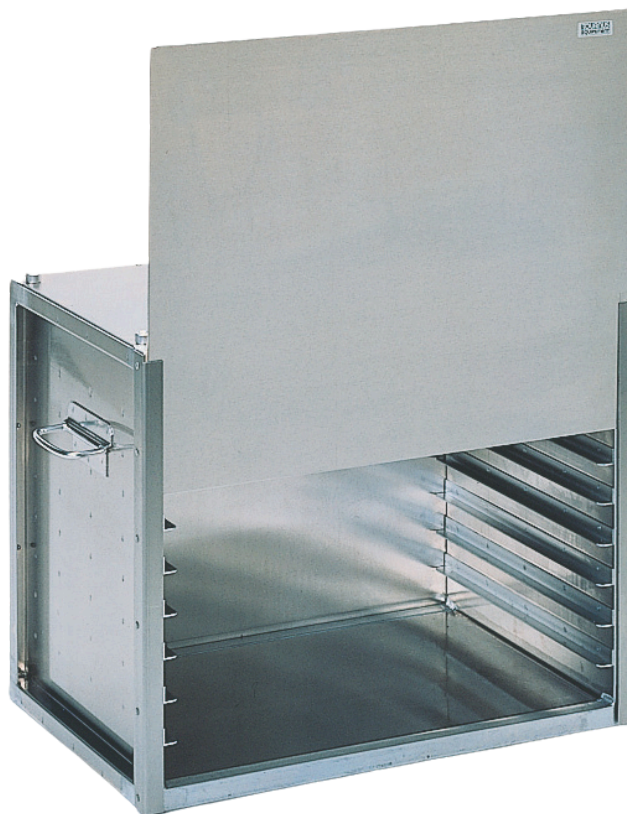

**E-mail :**  
export@tournus.com

**Website :**  
www.tournus.com

**Construction:**

- Aluminium alloy
- Capacity: 9 plates or grids 600 x 400 mm

**Container with drop door:**

- low model: dimensions 660 x 430 x 530 mm - ref. 805 361
- high model: dimensions 660 x 430 x 710 mm - ref. 805 362

**Container with double door:**

- dimensions 600 x 430 x 530 mm - ref. 805 530

**Dolley for non-insulated container:**

- dimensions 670 x 435 x 70 mm - ref. 805 363

**Option:**

- marking on lateral side - Ref. 702 401