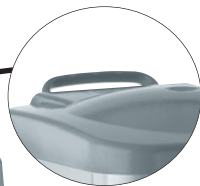

**Sturdiness :**

very rigid bag support consisting of a 4 mm flat bar plus elastic strap bag fixing system.

**Ergonomic :**

oversized carrying handle and easily accessible wide pedal.

Simplified closure.

**Acoustic comfort :**

injection moulded polypropylene lid, rigid and noiseless.

**Easy use :**

thanks to the wheels Ø 150 mm for easy movement.

**Reliability :**

Sturdy and reliable lid lifting system.